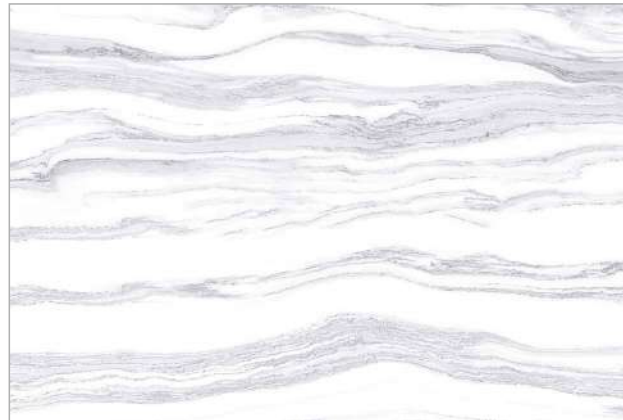

**Digital Ceramic
Wall Tiles**

300X450MM

300x
450mm
—
Polished
Finish

Glossy
collection

5160 LT

177 LT

5160 DK

177 DK

300x
450mm
—
Polished
Finish

Glossy
collection

5129 LT

5124 LT

5129 HL

5124 DK

300x
450mm
—
Polished
Finish

Glossy
collection